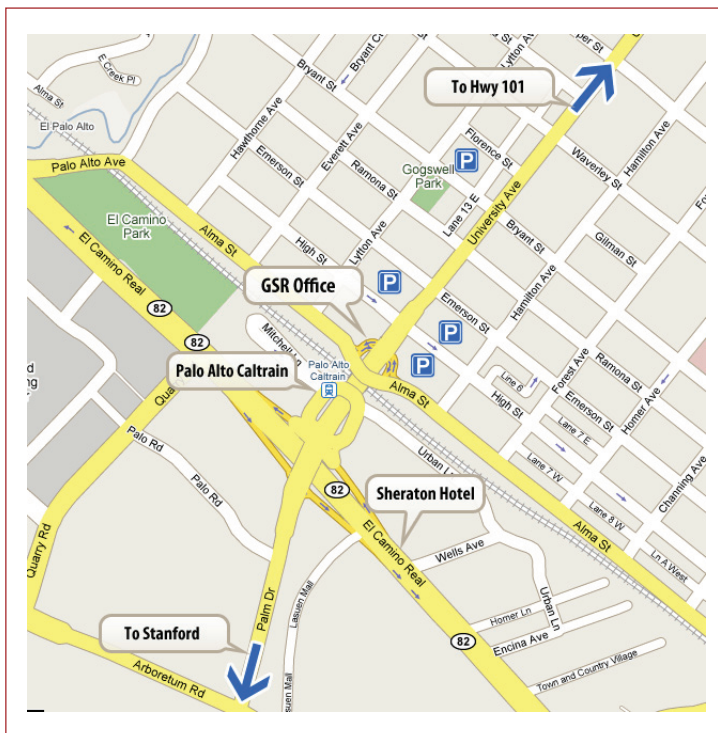

Silicon Valley Office

GSR Ventures

101 University Ave, 4th Floor
Palo Alto, CA 94301

Tel: +1-650-331-7300

Fax: +1-650-331-7301

Directions

From San Francisco and North: Take Highway 101 South (San Jose). Exit University Avenue (West). Approximately 2 miles west, GSR is located on the right hand side of University Avenue. The entrance to 101 University Ave is on the corner of University Avenue and Alma Street.

From San Jose and South: Take Highway 101 North (towards San Francisco). Exit University Avenue (West). Approximately 2 miles west, GSR is located on the right hand side of University Avenue. The entrance to 101 University Ave is on the corner of University Avenue and Alma Street.

GSR is located at the 4th floor of the building 101 University Ave. For after hour visitors, if the elevator button to the 4th floor does not work, please take to one of the lower floors and/or the stairs up.

Parking

Finding 2-hour off street parking in downtown Palo Alto might be challenging. We advise visitors to park at the Bryan/Florence lot or Emerson/High lot. You can also park at the Caltrain Station or Sheraton Hotel for a fee.