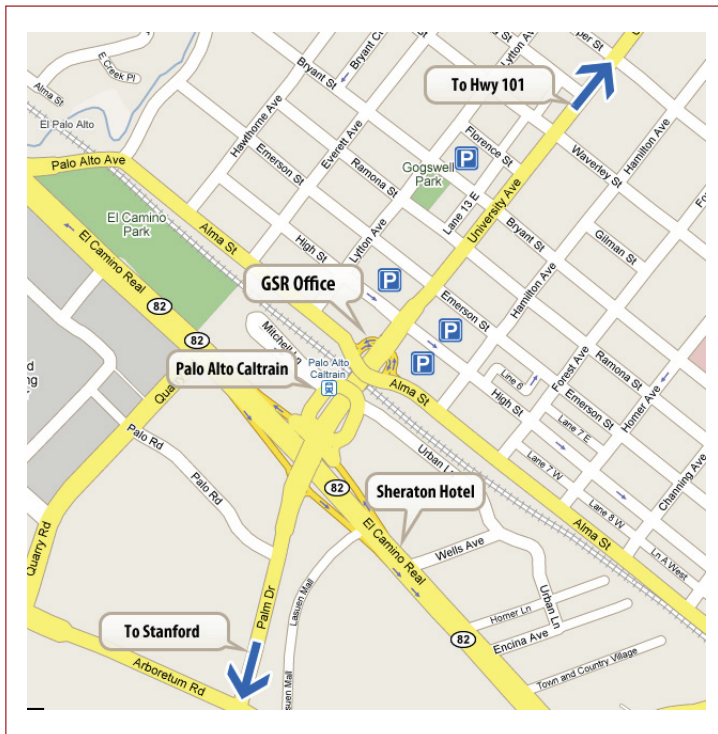

### Directions

From San Francisco and North: Take Highway 101 South (San Jose). Exit University Avenue (West). Approximately 2 miles west, GSR is located on the right hand side of University Avenue. The entrance to 101 University Ave is on the corner of University Avenue and Alma Street.

From San Jose and South: Take Highway 101 North (towards San Francisco). Exit University Avenue (West). Approximately 2 miles west, GSR is located on the right hand side of University Avenue. The entrance to 101 University Ave is on the corner of University Avenue and Alma Street.

GSR is located at the 4th floor of the building 101 University Ave. For after hour visitors, if the elevator button to the 4th floor does not work, please take to one of the lower floors and/or the stairs up.

### Parking

Finding 2-hour off street parking in downtown Palo Alto might be challenging. We advise visitors to park at the Bryan/Florence lot or Emerson/High lot. You can also park at the Caltrain Station or Sheraton Hotel for a fee.